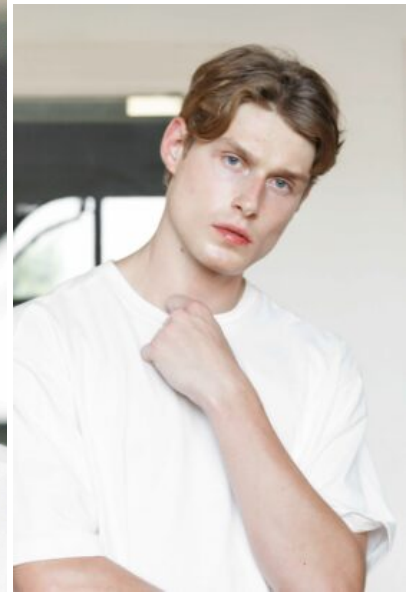

TRUE MODELS

Michal P

187 | 96 / 83 / 90 / 43.5 | Red / Blue

TRUE MODELS